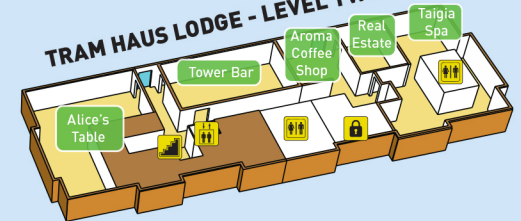

### HOTEL JAY - LEVEL TWO

GOLF CLUBHOUSE & CLUBHOUSE GRILLE THIS WAY

TUNNEL:

← TO HOTEL JAY  
TO TRAM BASE LODGE & TRAM HAUS LODGE →

TUNNEL

### TRAM BASE LODGE

### TRAM HAUS LODGE - LEVEL ONE

### MAP KEY

- GUEST LOCKERS
- ELEVATORS
- BATHROOMS
- STAIRS