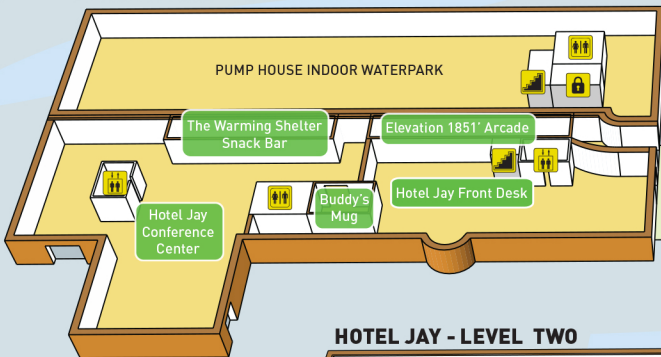

### HOTEL JAY - LEVEL ONE

### HOTEL JAY - LEVEL TWO

GOLF CLUBHOUSE & CLUBHOUSE GRILLE THIS WAY

TUNNEL:

← TO HOTEL JAY  
TO TRAM BASE LODGE & TRAM HAUS LODGE →

TUNNEL

### TRAM BASE LODGE

### MAP KEY

- GUEST LOCKERS
- ELEVATORS
- BATHROOMS
- STAIRS