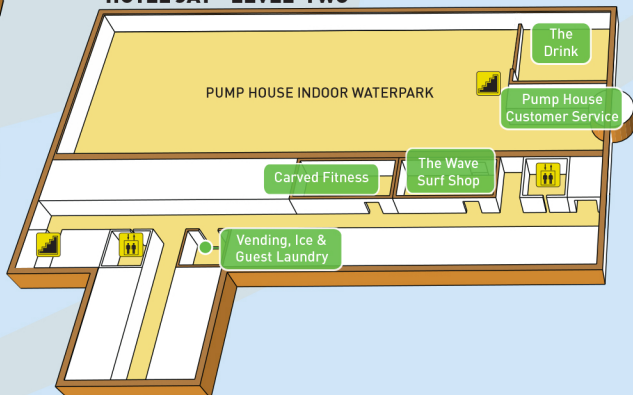

# JAY PEAK RESORT BASE MAP

For all operating hours, please visit [jaypeakresort.com/hours](http://jaypeakresort.com/hours)

### HOTEL JAY - LEVEL ONE

### HOTEL JAY - LEVEL TWO

GOLF CLUBHOUSE & CLUBHOUSE GRILLE THIS WAY

TUNNEL:

← TO HOTEL JAY  
TO TRAM BASE LODGE & TRAM HAUS LODGE →

TUNNEL

### MAP KEY

- GUEST LOCKERS
- ELEVATORS
- BATHROOMS
- STAIRS